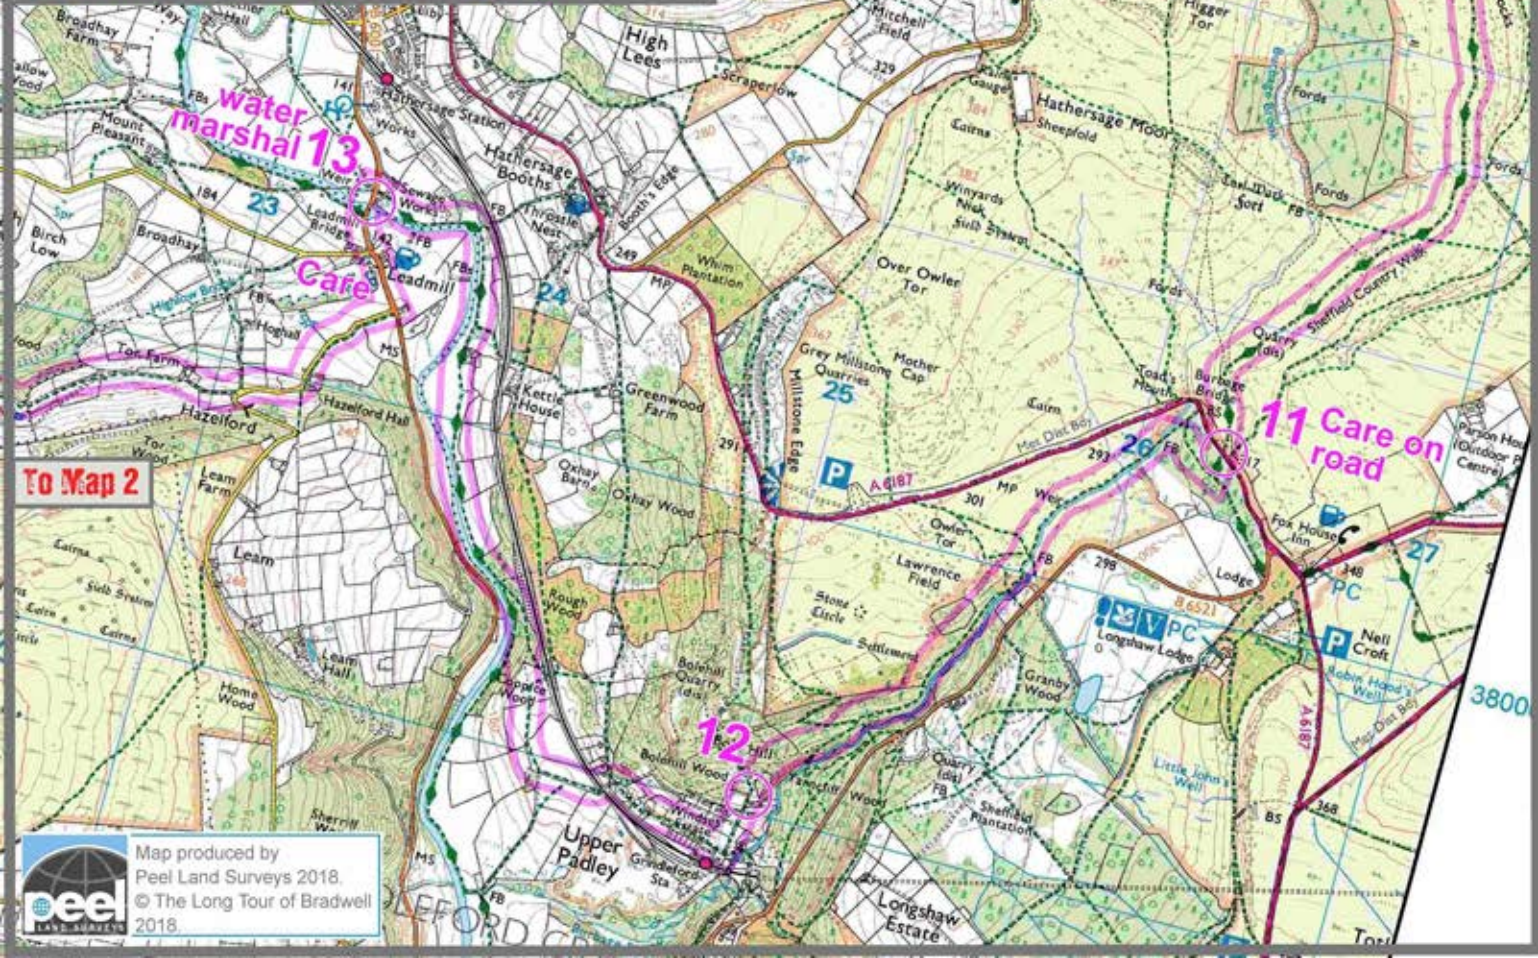

From Map 2

The Long Tour of Bradwell

MAP 3

52.7km 2054m climb
Map scale 1:25,000

Emergency nos:
Stephen 07950 609984
Richard 07974 983670

VERY IMPORTANT this event is confined to paths and tracks so please ensure you stay on official rights of way at all times.
As a rule, if land is fenced/walled off it's done for a reason, so do not attempt short cuts, and use the crossing points provided.
Anybody abusing this will be disqualified from the event and banned from future events and will also be jeopardising other events in the Peak Park.

To Map 2